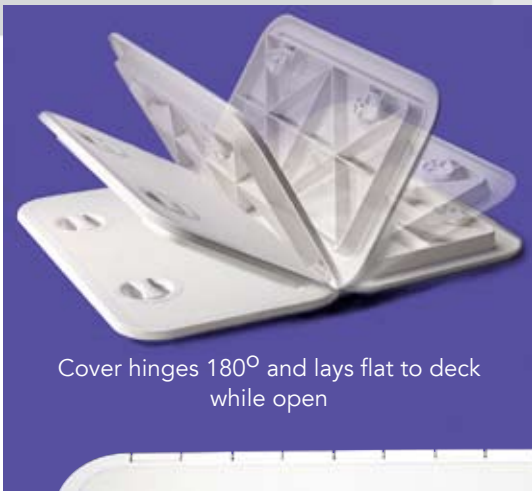

# High Quality Access Hatches & Hinges

Imtra Access Hatches combine sleek styling, convenient features, and unequalled durability.

Exceptional performance and attractive design make Imtra Access Hatches the ideal choice for both power and sailing yachts. We offer a range of rectangular and round access hatches in a variety of styles and colors. Made of durable UV-resistant ASA plastic, our hatches feature a soft gasket which ensures a weather-tight seal. Each lid is reinforced with a non-skid surface and can be positioned vertically or horizontally.

Cover hinges 180° and lays flat to deck while open

## Series 4000 Rectangular Hatches

Our latest boat hatches, available in three sizes. All feature full, 180° opening lids (inset above). Easy installation, low-profile styling, CE-Approved.